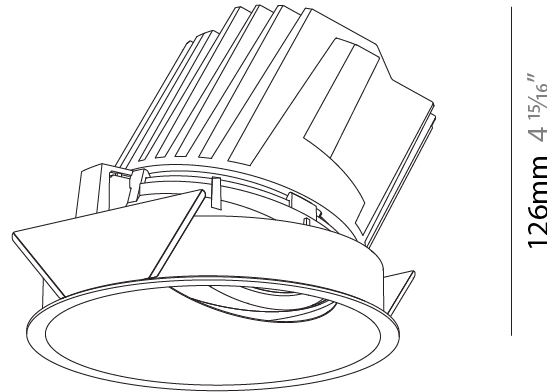

OPTICAL

Reflector°: 10
 Adjustability: Fixed

RATINGS AND CERTIFICATIONS

Certified By: Certified for North American Standards
 IP rating: IP20

126mm 4 15/16"

Ø 125mm 4 15/16"
 Ø 139mm 5 1/2"

130mm 5 1/8" 140mm 5 1/2" 10 | 15mm 3/8" 5/16" 30°